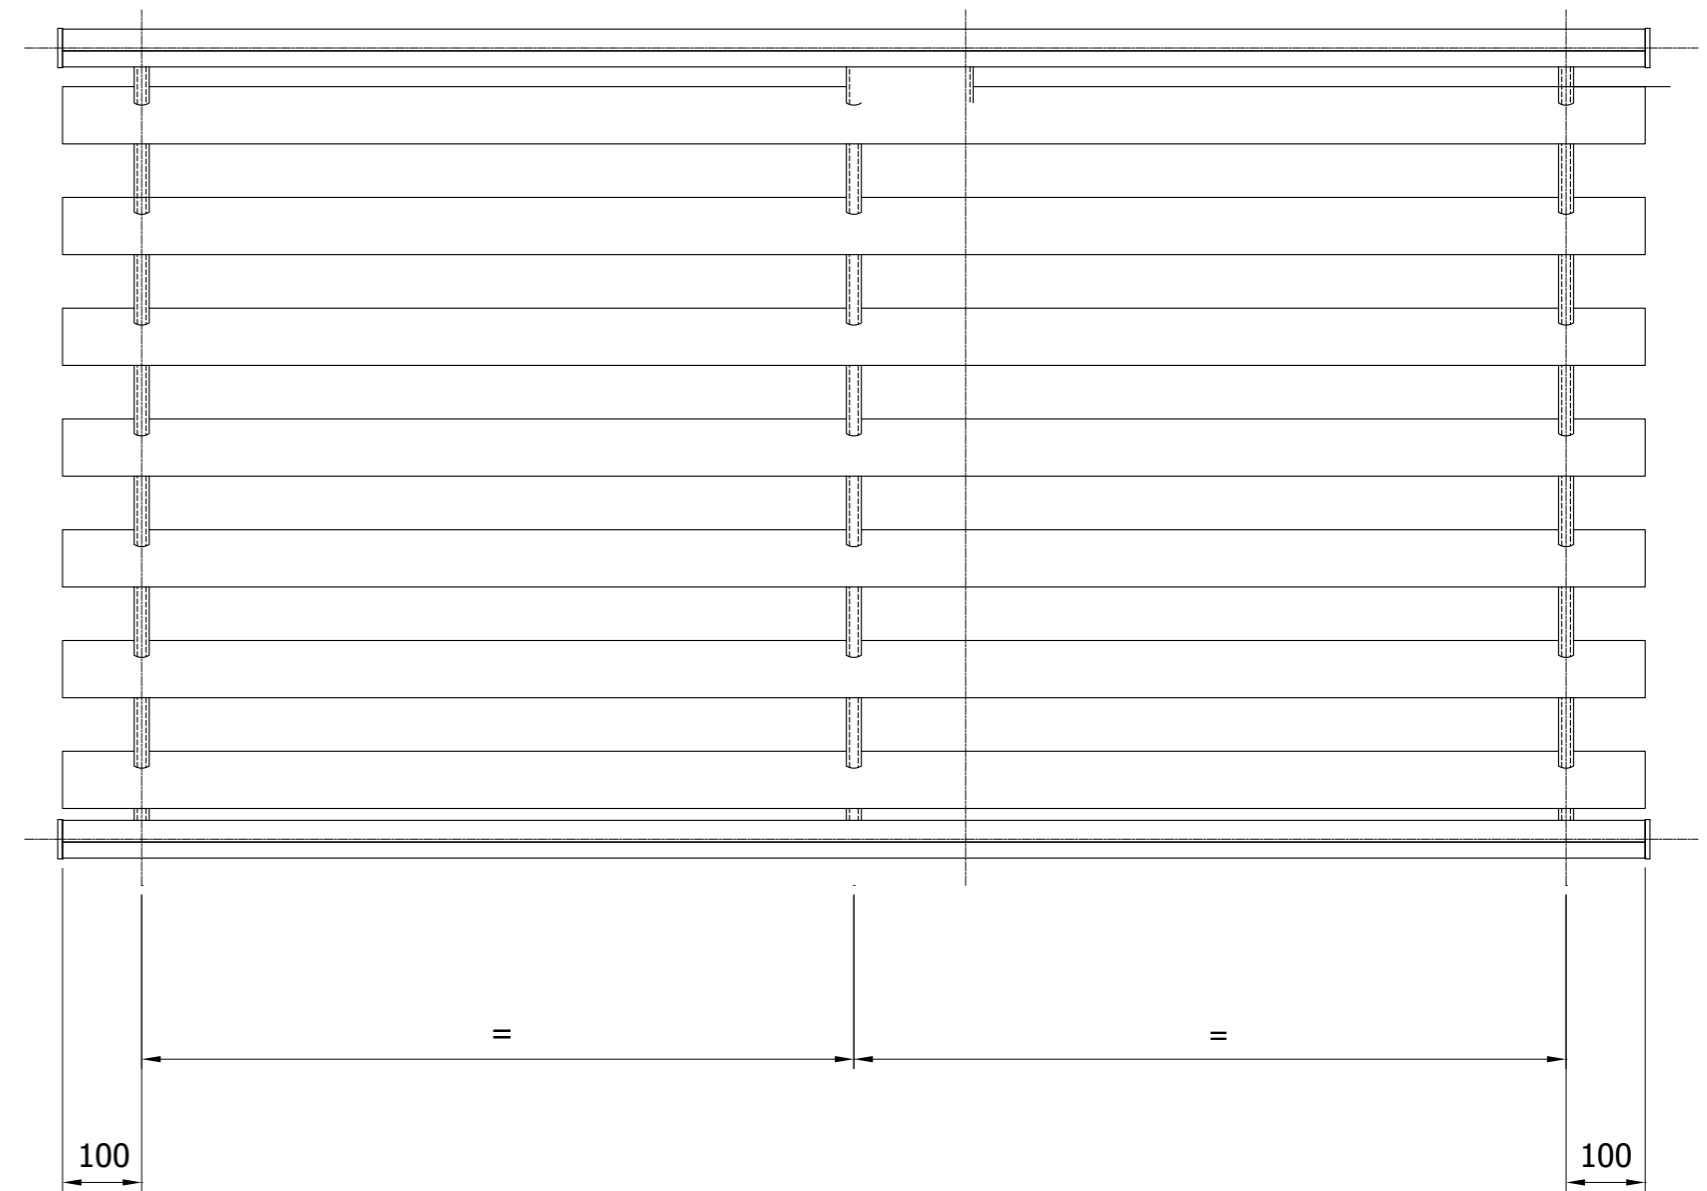

## SOLINEAR

Solar Shading & Architectural Louvres

**Front View  
<1000mm wide**

**Front View  
>1000mm wide**