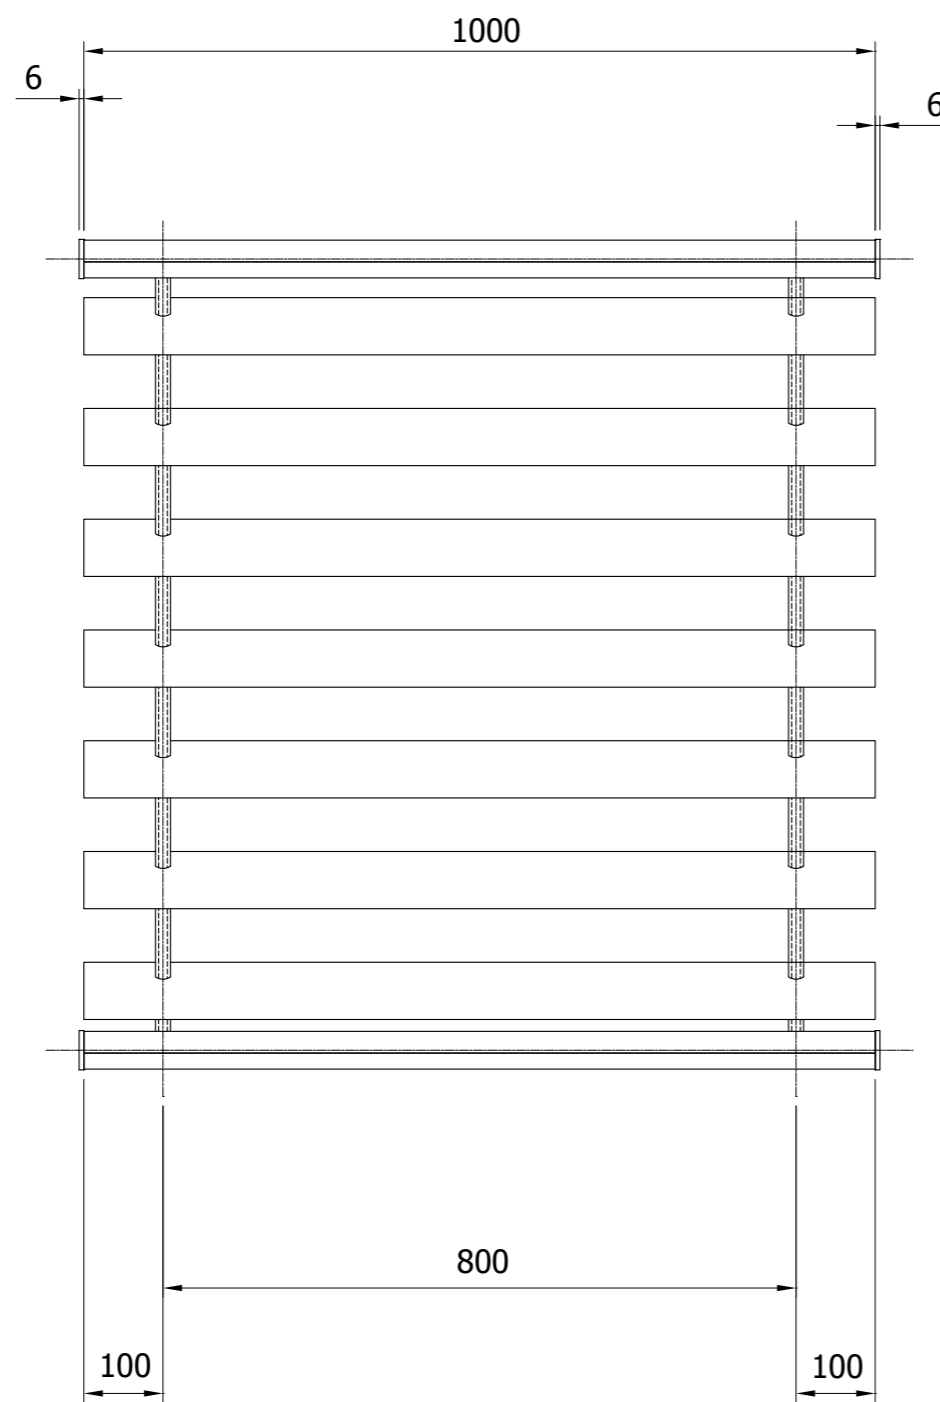

## SOLINEAR

Solar Shading & Architectural Louvres

**Front View  
<1000mm wide**

**Front View  
>1000mm wide**